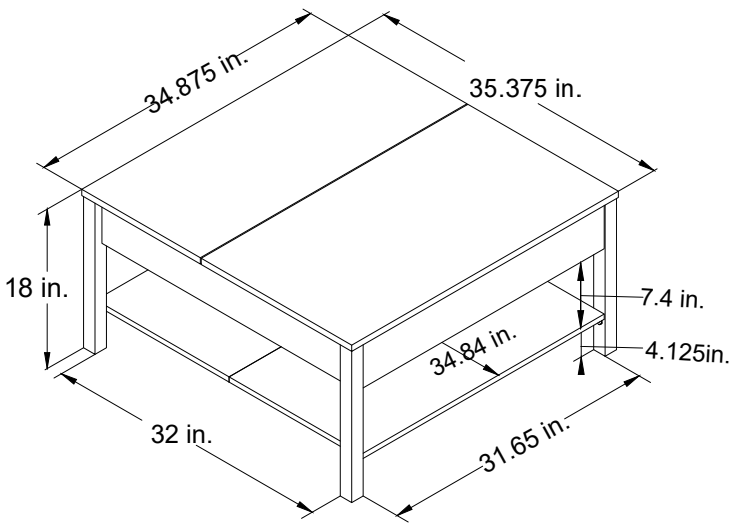

Lift Top Coffee Table

Model Number: 2971335COM

Finish: **Reclaimed Oak**

OVERALL PRODUCT SIZE(in inches)

34-7/8"(W)*35-3/8"(D)*18"(H)

Total storage:

6.2 cubic feet

MAXIMUM WEIGHT CAPACITIES