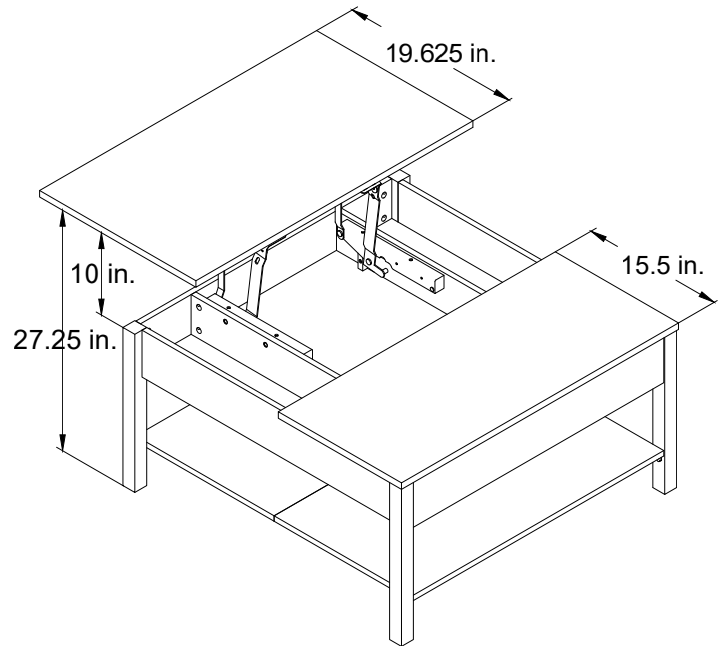

Lift Top Coffee Table

Model Number: 2971335COM

Finish: **Reclaimed Oak**

OVERALL PRODUCT SIZE(in inches)

34-7/8"(W)*35-3/8"(D)*18"(H)

Total storage:

6.2 cubic feet

MAXIMUM WEIGHT CAPACITIES